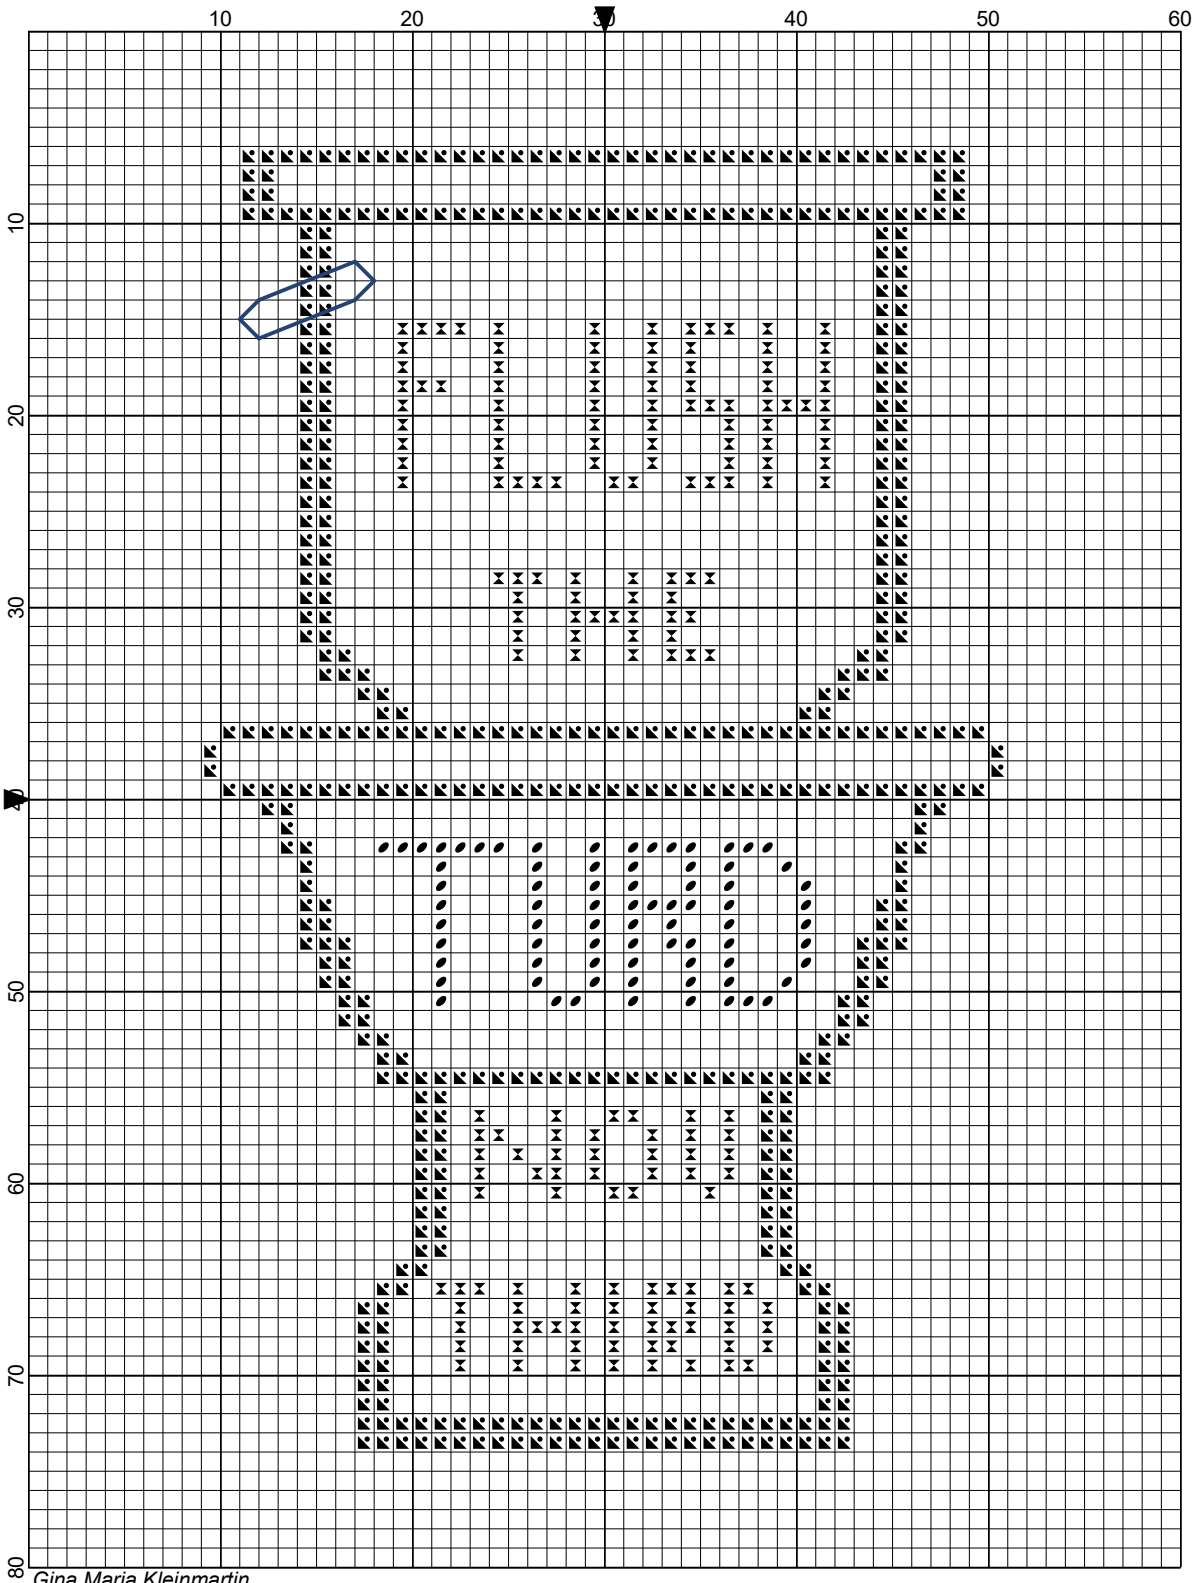

Flush by Gina Maria Kleinmartin

- Legend:
- DMC-824
 - DMC-971
 - DMC-826
 - Backstitches:
 - DMC-824

Gina Maria Kleinmartin

Flush

Author: Gina Maria Kleinmartin
Company: Hyacinth Inspirations
Copyright: Gina Maria Kleinmartin
Website: <http://hyacinthinspirations.kleinmartin.com>
Grid Size: 60W x 80H
Design Area: 3.00" x 4.86" (42 x 68 stitches)

Legend:

 [2] DMC 824 blue - vy dk (470 stitches)
 [2] DMC 971 pumpkin (76 stitches)

 [2] DMC 826 blue - md (186 stitches)

Backstitch Lines:

 DMC-824 blue - vy dk (1.17 inches)